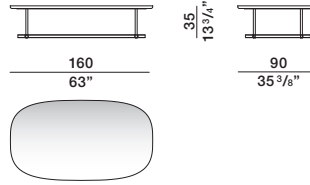

marquina black marble matt finish

calacatta marble matt finish

marquina black marble glossy polyester finish

calacatta marble glossy polyester finish

DATASHEET

REGISTERED
DESIGN

IX.2023

DIMENSIONS

Notes

No reductions of any kind or changes in finish are possible.

Rectangular small tables

RTV08

RTV16

Square small tables

RTQ09

RTQ12