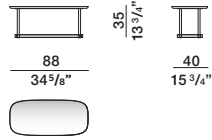

marquina black marble matt finish

calacatta marble matt finish

marquina black marble glossy polyester finish

calacatta marble glossy polyester finish

DATASHEET

REGISTERED
DESIGN

IX.2023

DIMENSIONS

Notes

No reductions of any kind or changes in finish are possible.

Rectangular small tables

RTV08

RTV16

Square small tables

RTQ09

RTQ12