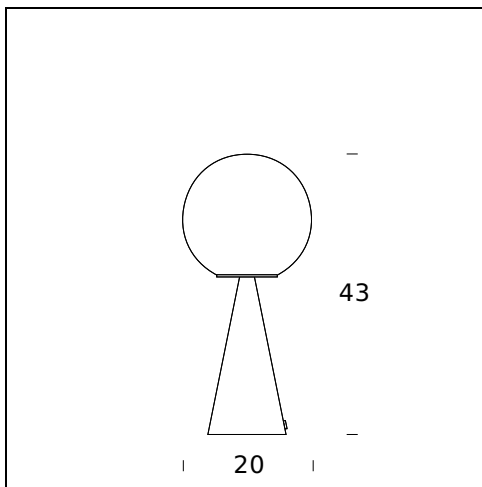

RELATED PRODUCTS

BILIA (LED)

Table Lamp

BILIA MINI

Table Lamp

TECHNICAL SHEET

Table lamp with dimmer. Brushed nickel-plated metal frame. Diffuser in frosted white blown glass. Transparent power cable, dimmer and plug.

MODEL NAME: Bilia

CODE: 2474NS

DIMENSIONS: Ø 20 x 43

MATERIALS: Glass, metal

BULB: 1x42W (HA) Eco Saver E14

PLUG: Transparent

POWER CORD: Transparent

DIMMER: Dimmer