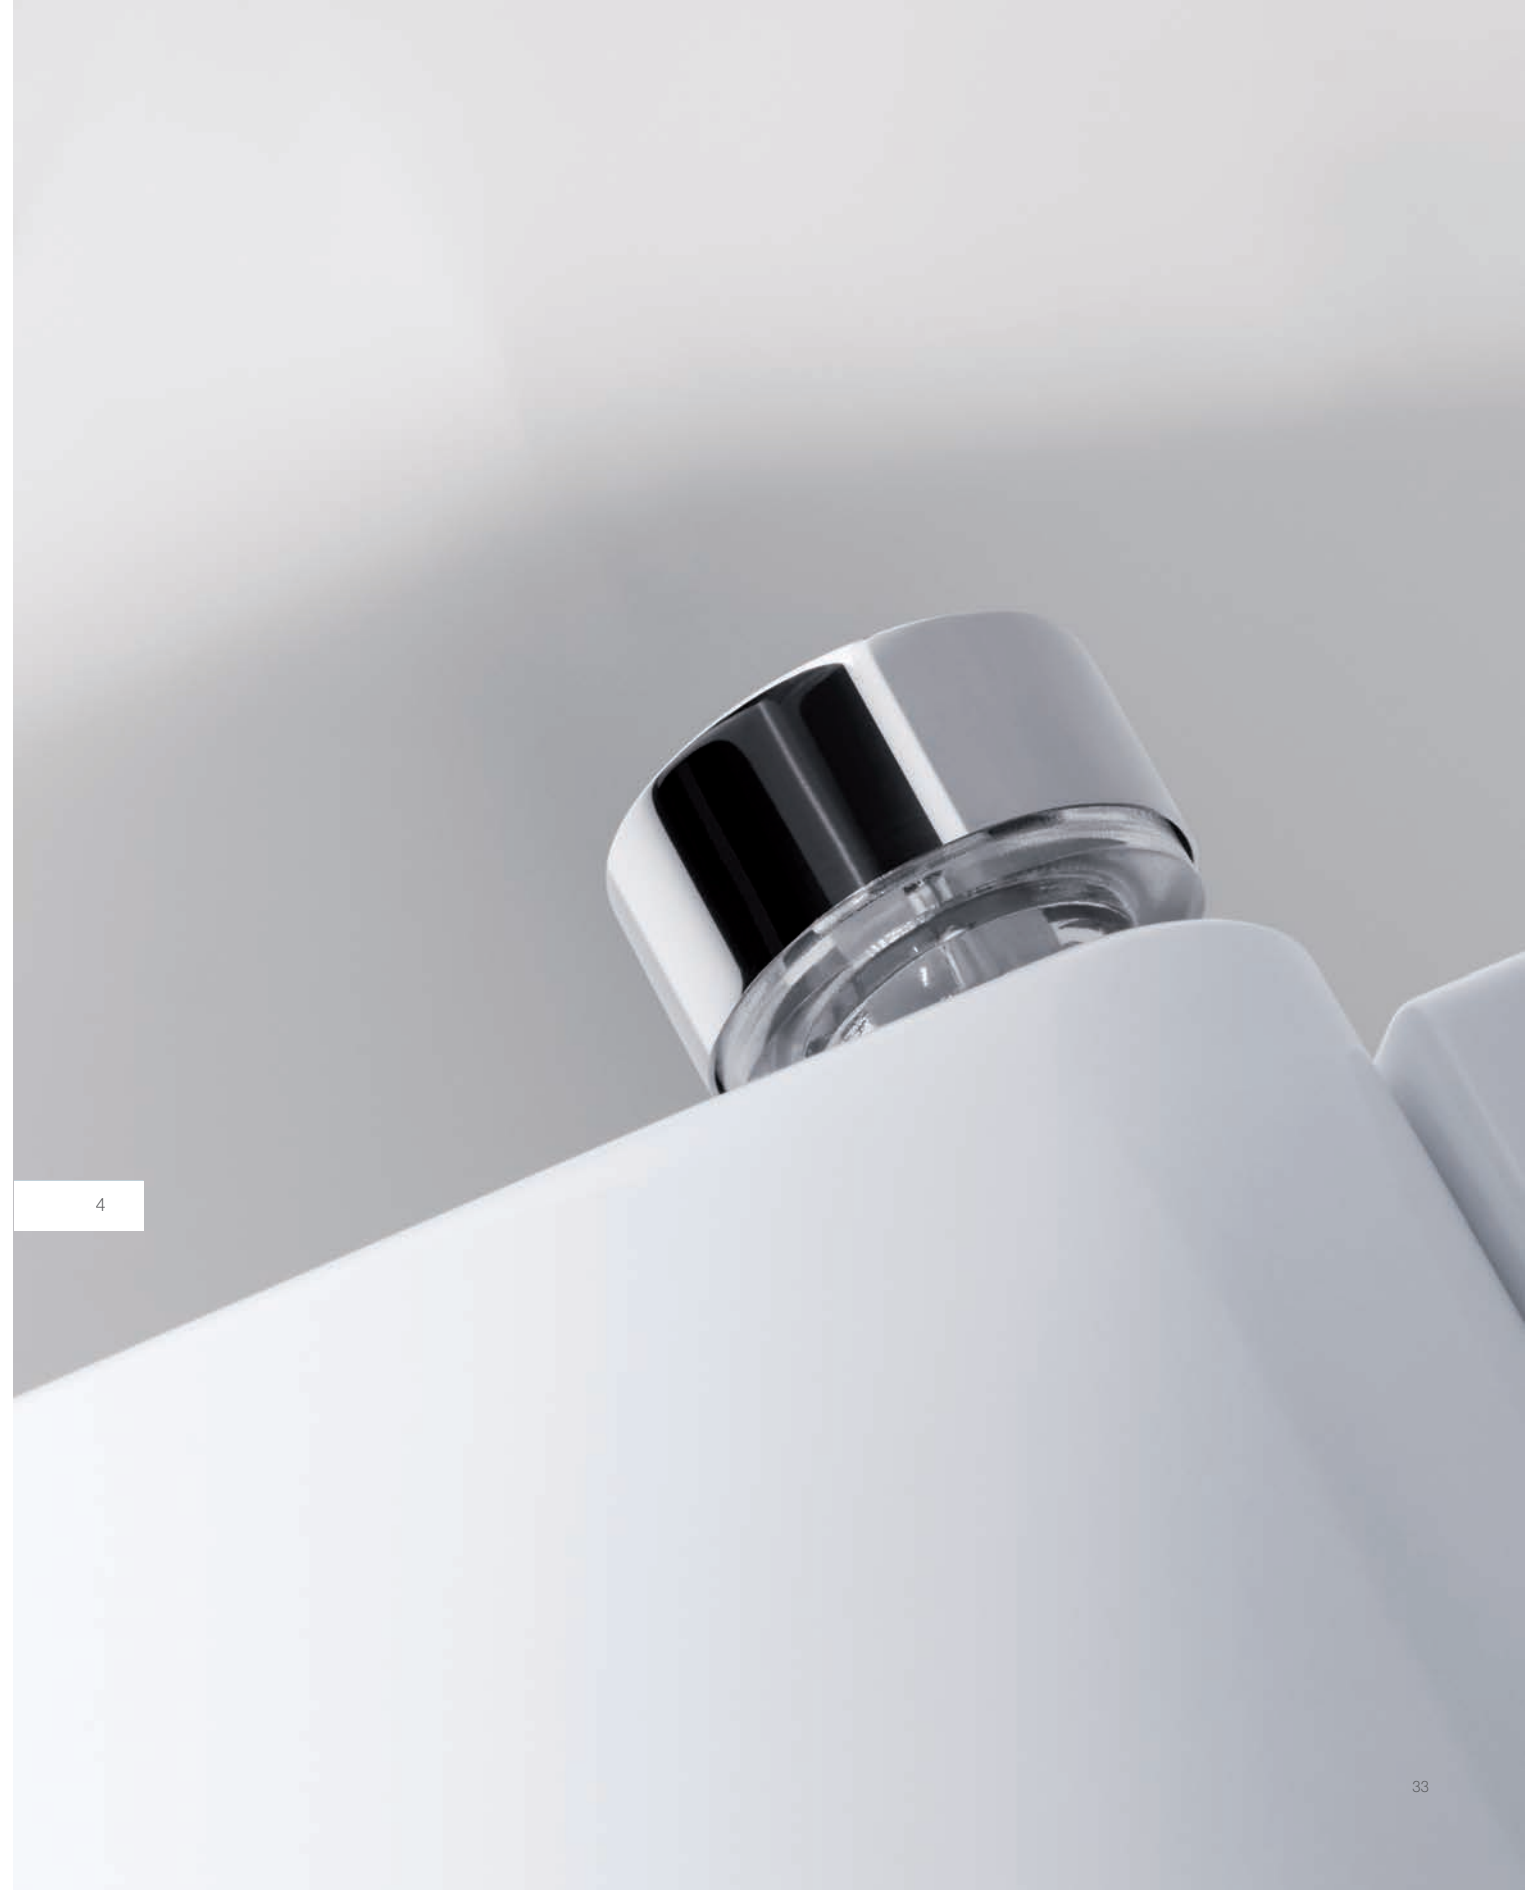

AXENT.ONE COLLECTION

AXENT
SWITZERLAND

BEAUTY
— in —
SIMPLICITY

WALL-MOUNTED SHOWER TOILET

AXENTONE is a new generation shower toilet with a series of exceptional functions that are all activated using a single control. Located discreetly to the right of the toilet bowl, this control is as easy to use as the crown on a Swiss timepiece. Created by Italian architect and designer, Matteo Thun and Antonio Rodriguez, this remarkable toilet fits into and complements every home and work environment.

DETAILS ARE NOT JUST DETAILS.
THEY MAKE THE DESIGN.

1

2

3

4

- 1 **Wash function** // The shower arm is made of stainless steel. A strong but gentle water spray washes you while you are seated on the toilet. The temperature and intensity of the spray can be adjusted easily at the touch of a button.
- 2 **Self-cleaning** // AXENT.ONE is equipped with a nozzle that is cleaned automatically with fresh water before and after every use, for a more hygienic experience.
- 3 **Rimless bowl** // The rimless design and stain-resistant surface make AXENT.ONE easy to clean.
- 4 **Water temperature** // One control for all the functions. As easy to use as the crown on a Swiss timepiece.

WALL-MOUNTED SHOWER TOILET

For those who are keen to make the most of this relaxing experience, AXENTONE Plus provides additional features like oscillating & pulsating spray, adjustable dryer temperature, seat heating, deodoriser and a remote control.