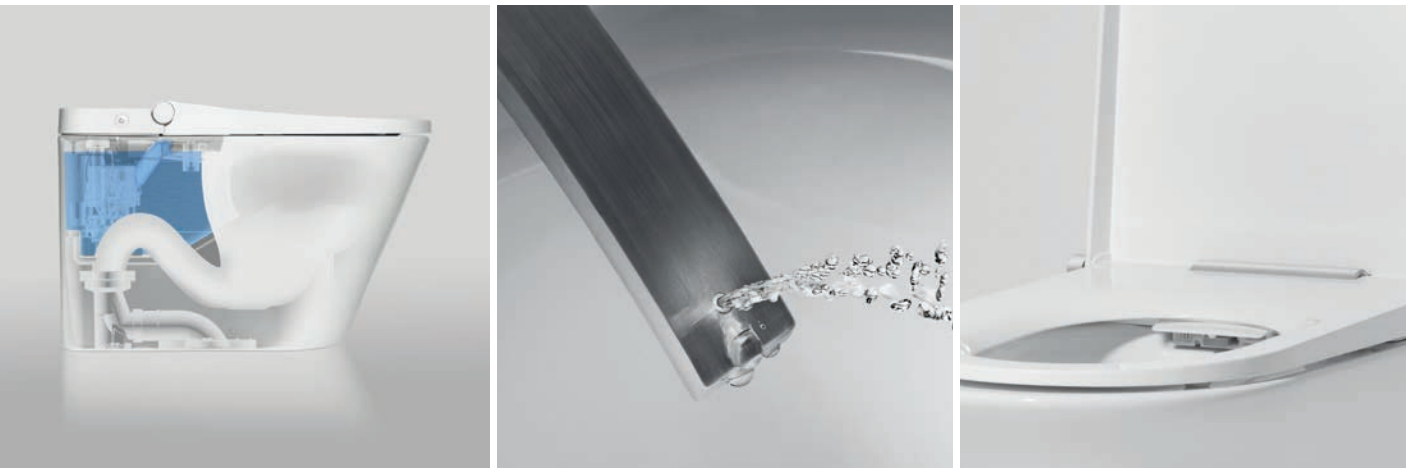

AXENT.ONE COLLECTION

AXENT
SWITZERLAND

BEAUTY
— in —
SIMPLICITY

WALL-MOUNTED SHOWER TOILET

AXENTONE is a new generation shower toilet with a series of exceptional functions that are all activated using a single control. Located discreetly to the right of the toilet bowl, this control is as easy to use as the crown on a Swiss timepiece. Created by Italian architect and designer, Matteo Thun and Antonio Rodriguez, this remarkable toilet fits into and complements every home and work environment.

Remote control APP

Bluetooth

User

Deodorizer

ECO

FLOOR-STANDING SHOWER TOILET

This award-winning shower toilet brings has all the functions of a AXENTONE C Plus shower toilet and also features a sensor that recognizes you and automatically opens the toilet lid when you enter the room make for an unforgettable bathroom experience.

- Rear Wash
- Open seat
- Lady Wash
- Open lid
- Water Temp
- Close
- Water Flow
- Dryer
- Oscillating & Pulsating Shower
- Air Temp
- Position
- Seat Heating
- Self Cleaning
- Seat Temp
- Flush
- Soft-closing seat and lid
- System Purge
- Easy Clean Technology
- Night Light
- Remote control APP
- Bluetooth
- User
- Deodorizer
- ECO

THE ULTIMATE SHOWER TOILET.

1

2

3

4

- 1 **V Flushing technology** // The integrated flushing technology saves 25% water and does not need a cistern or an electric pump.
- 2 **Wash function** // The shower arm is made of stainless steel. A strong but gentle water spray washes you while you are seated on the toilet. The temperature and intensity of the spray can be adjusted easily at the touch of a button.
- 3 **Deodoriser** // Once the sensor in the shower toilet seat recognises that you are sitting down the automated deodoriser activates.
- 4 **Water temperature** // One control for all the functions. As easy to use as the crown on a Swiss timepiece.