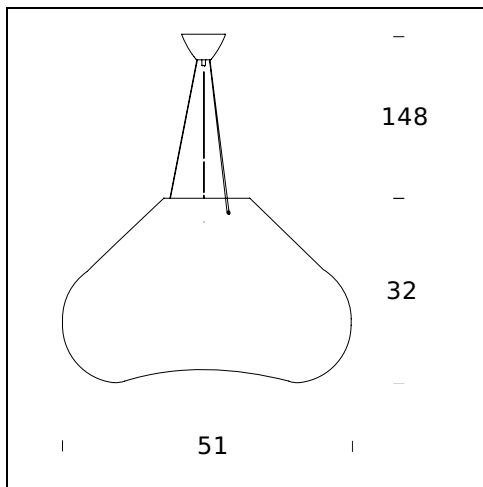

# BOLLA

Harry & Camila, 2003

This suspension lamp is called Bolla because its clear blown glass diffuser has an iridescent appearance that recalls the effect of soap bubbles. It is available in two shapes and sizes.

**TECHNICAL SHEET**

Suspension lamp. Diffuser in transparent iridescent-effect blown glass. Chromed canopy. Blue power cable. Steel suspension cables.

**MODEL NAME:** Bolla

**CODE:** M3540+V3567/1TR

**DIMENSIONS:** 51 x 32 + 148 cm

**MATERIALS:** Glass

**BULB:** 1x105W (HA) Eco Saver E27

**POWER CORD:** Blue

**CERTIFICATIONS AND SYMBOLS:**

CE IP20

**MODEL NAME:** Bolla

**CODE:** M3540CR+v3567/2TR

**DIMENSIONS:** 33 x 31 + 150 cm