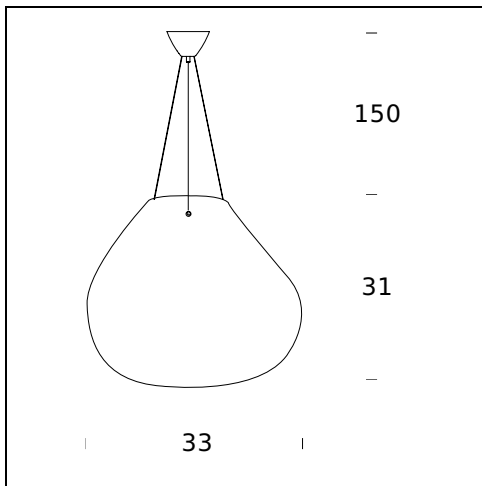

**TECHNICAL SHEET**

Suspension lamp. Diffuser in transparent iridescent-effect blown glass. Chromed canopy. Blue power cable. Steel suspension cables.

**MODEL NAME:** Bolla

**CODE:** M3540+V3567/1TR

**DIMENSIONS:** 51 x 32 + 148 cm

**MATERIALS:** Glass

**BULB:** 1x105W (HA) Eco Saver E27

**POWER CORD:** Blue

**CERTIFICATIONS AND SYMBOLS:**

CE IP20

**MODEL NAME:** Bolla

**CODE:** M3540CR+v3567/2TR

**DIMENSIONS:** 33 x 31 + 150 cm