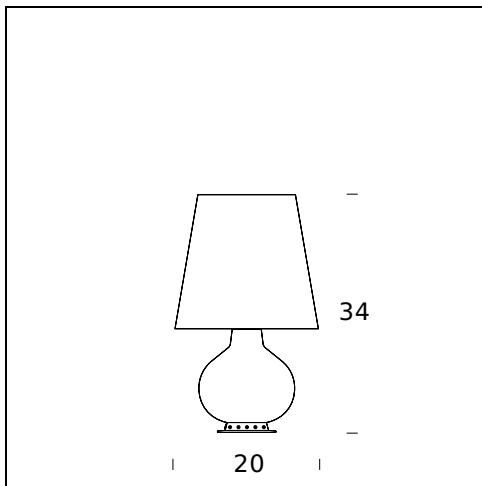

MODEL NAME: Fontana

CODE: F185300125..NE

DIMENSIONS: Ø 20 x 34 cm

MATERIALS: Glass

COLORS

- Black
- Light Grey
- Purple Amethyst

BULB: LED 1x21W E27 (2700K, 2500Lm) + LED 2x4W G9 (2700K, 2x400Lm) or HA 1x100W E27 (2900K, 1800Lm) + HA 2x30W G9 (2700K, 2x405Lm)

PLUG: Black

POWER CORD: Black

CERTIFICATIONS AND SYMBOLS:

MODEL NAME: Fontana

CODE: F185300100BINE

DIMENSIONS: ø 20 x 34 cm

MATERIALS: Glass

COLORS

PLUG: Black

POWER CORD: Black

CERTIFICATIONS AND SYMBOLS:

MODEL NAME: Fontana

CODE: F185305100BINE

DIMENSIONS: Ø 32 x 53 cm

MATERIALS: Glass

COLORS

CODE: F185310100BINE

DIMENSIONS: Ø 47x78 cm

MATERIALS: Glass

COLORS

White

BULB: LED 1x21W E27 (2700K, 2500Lm) + LED 4x4W E27 (2700K, 4x400Lm) + LED 2x4,5W E14 (2700K, 2x470Lm) or HA 1x100W E27 (2900K, 1800Lm) + HA 4x46W E27 (2700K, 4x700Lm) + HA 2x30W E14 (2700K, 2x405Lm)