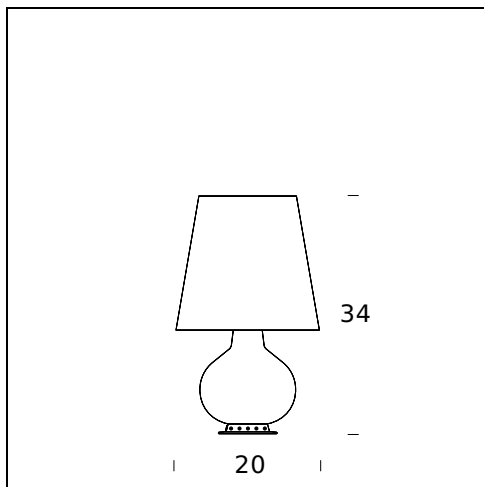

MODEL NAME: Fontana

CODE: F185300125..NE

DIMENSIONS: Ø 20 x 34 cm

MATERIALS: Glass

COLORS

- Black
- Light Grey
- Purple Amethyst

BULB: LED 1x21W E27 (2700K, 2500Lm) + LED 2x4W G9 (2700K, 2x400Lm) or HA 1x100W E27 (2900K, 1800Lm) + HA 2x30W G9 (2700K, 2x405Lm)

PLUG: Black

POWER CORD: Black

CERTIFICATIONS AND SYMBOLS:

MODEL NAME: Fontana

CODE: F185300100BINE

DIMENSIONS: ø 20 x 34 cm

MATERIALS: Glass

COLORS

PLUG: Black

POWER CORD: Black

CERTIFICATIONS AND SYMBOLS:

MODEL NAME: Fontana

CODE: F185305100BINE

DIMENSIONS: Ø 32 x 53 cm

MATERIALS: Glass

COLORS

CODE: F185310100BINE

DIMENSIONS: Ø 47x78 cm

MATERIALS: Glass

COLORS

White

BULB: LED 1x21W E27 (2700K, 2500Lm) + LED 4x4W E27 (2700K, 4x400Lm) + LED 2x4,5W E14 (2700K, 2x470Lm) or HA 1x100W E27 (2900K, 1800Lm) + HA 4x46W E27 (2700K, 4x700Lm) + HA 2x30W E14 (2700K, 2x405Lm)