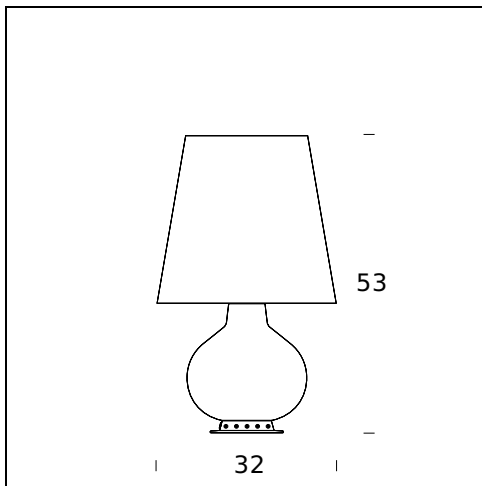

MODEL NAME: Fontana

CODE: F185305125..NE

DIMENSIONS: Ø 32 x 53 cm

MATERIALS: Glass

COLORS

- Black
- Light Grey
- Purple Amethyst

BULB: LED 1x21W E27 (2700K, 2500Lm) + LED 2x4,5W E14 (2700K, 2x470Lm) or HA 1x100W E27 (2900K, 1800Lm) + HA 2x30W E14 (2700K, 2x405Lm)

PLUG: Black

POWER CORD: Black

CERTIFICATIONS AND SYMBOLS: