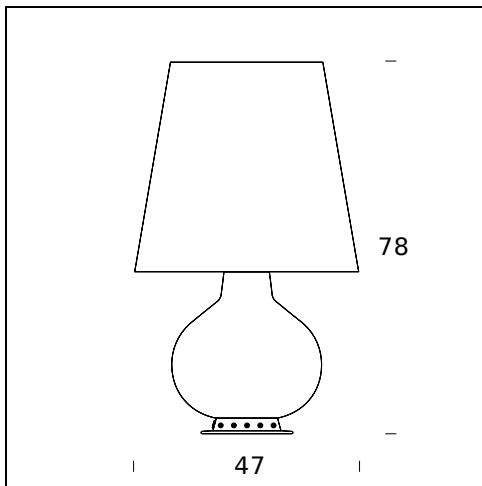

MODEL NAME: Fontana

CODE: F185310100BINE

DIMENSIONS: Ø 47x78 cm

MATERIALS: Glass

COLORS

☐ White

BULB: LED 1x21W E27 (2700K, 2500Lm) + LED 4x4W E27 (2700K, 4x400Lm) + LED 2x4,5W E14 (2700K, 2x470Lm) or HA 1x100W E27 (2900K, 1800Lm) + HA 4x46W E27 (2700K, 4x700Lm) + HA 2x30W E14 (2700K, 2x405Lm)

PLUG: Black

POWER CORD: Black

CERTIFICATIONS AND SYMBOLS: