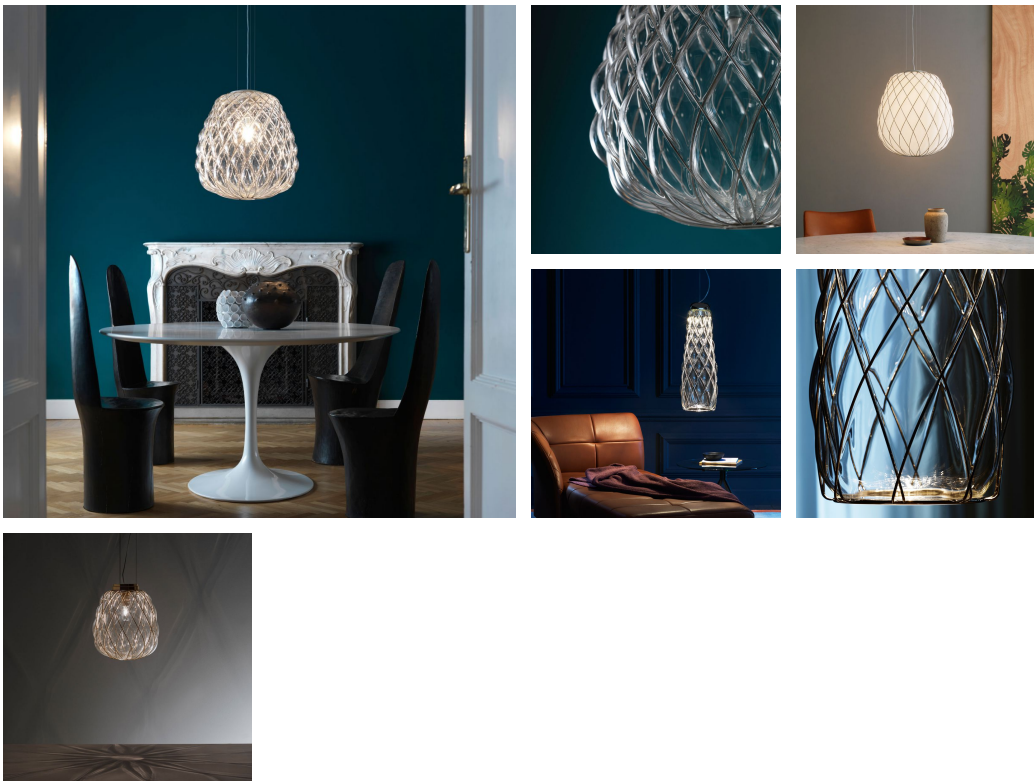

# PINECONE

Paola Navone, 2016

Pinecone is a pendant and table lamp mounting a blown glass diffuser, available in the glossy transparent or milky white acid-etched version. The diffuser is manufactured using the ancient caged blown glass technique: the glass maker blows the molten glass blob into a metal cage, which only partly contains the blob's natural expansion. In this way, the glass surface is partly trapped by and partly escapes the cage, generating an impression of tension as the object struggles to free itself from its harness; the cage is further enriched by the galvanic treatment that makes it look polished and brilliant. The transparent version, in particular, reveals a two-fold structure that multiplies the scenic effect, while the metal cage pattern projects kaleidoscopic shade effects on the surrounding surfaces. On the contrary, in the white version the glass delicately envelops the cage surface and enhances its geometric pattern, generating an elegant and visually pleasing diffuse light. Illuminated by a light source that can be chosen by the user, the lighting fixture makes a highly appealing and striking impact either switched on or off.

## PINECONE

*Table Lamp*

**TECHNICAL SHEET**

Pendant lamp. Diffuser in transparent or milky acid-etched blown glass. Nickel-plated metal cage. Transparent power cord. Steel suspension cable. White ceiling rose.

**MODEL NAME:** Pinecone

**CODE:** 4363..

**DIMENSIONS:** Ø 30x36 cm + 250

**MATERIALS:** Glass, metal

**COLORS**

- ☉ Chrome/Transparent
- ☉ Chrome/White
- ☉ Gold/Transparent
- ☉ Gold/White

**BULB:** 1x max 116W 230V E27 (HA, FL, LED)

**CODE:** 4375

**DIMENSIONS:** Ø 23x74 cm + 250

**MATERIALS:** Glass, metal

**COLORS**

- Chrome/Transparent
- Chrome/White
- Gold/Transparent
- Gold/White

**BULB:** 20W Led (2700K, CRI>80, Lumen 2120)

**DIMMER:** Dimmable with light dimmer, not supplied