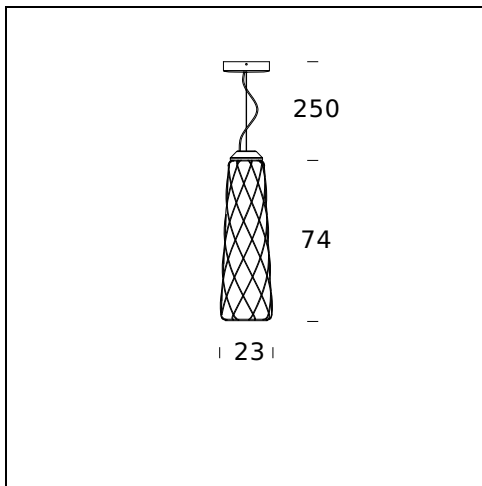

**MODEL NAME:** Pinecone

**CODE:** 4363..

**DIMENSIONS:** Ø 30x36 cm + 250

**MATERIALS:** Glass, metal

**COLORS**

- ☉ Chrome/Transparent
- ☉ Chrome/White
- ☉ Gold/Transparent
- ☉ Gold/White

**BULB:** 1x max 116W 230V E27 (HA, FL, LED)

**DIMMER:** Dimmable with light dimmer, not supplied

**CERTIFICATIONS AND SYMBOLS:**

**MODEL NAME:** Pinecone

**CODE:** 4339..

**DIMENSIONS:** Ø 50x52 cm + 250

**MATERIALS:** Glass, metal

**COLORS**

- Chrome/Transparent
- Chrome/White
- Gold/Transparent
- Gold/White

**BULB:** 1x max 150W 230V E27 (HA, FL, LED)

**POWER CORD:** Transparent - Length 250 cm

**DIMMER:** Dimmable with light dimmer, not supplied

**CERTIFICATIONS AND SYMBOLS:**

CE IP20

**MODEL NAME:** Pinecone

**CODE:** 4375

**DIMENSIONS:** Ø 23x74 cm + 250

**MATERIALS:** Glass, metal

**COLORS**

- Chrome/Transparent
- Chrome/White
- Gold/Transparent
- Gold/White

**BULB:** 20W Led (2700K, CRI>80, Lumen 2120)

**DIMMER:** Dimmable with light dimmer, not supplied