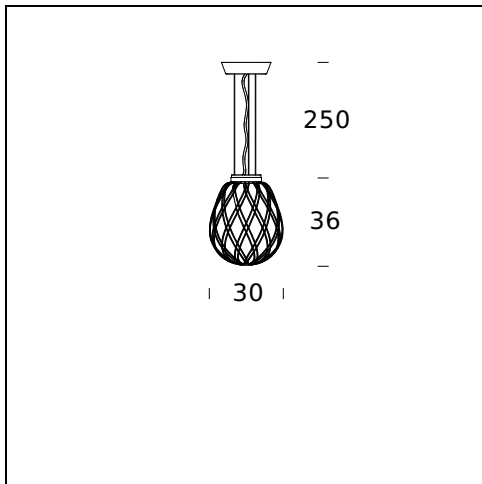

# PINECONE

Paola Navone, 2016

Pinecone is a pendant and table lamp mounting a blown glass diffuser, available in the glossy transparent or milky white acid-etched version. The diffuser is manufactured using the ancient caged blown glass technique: the glass maker blows the molten glass blob into a metal cage, which only partly contains the blob's natural expansion. In this way, the glass surface is partly trapped by and partly escapes the cage, generating an impression of tension as the object struggles to free itself from its harness; the cage is further enriched by the galvanic treatment that makes it look polished and brilliant. The transparent version, in particular, reveals a two-fold structure that multiplies the scenic effect, while the metal cage pattern projects kaleidoscopic shade effects on the surrounding surfaces. On the contrary, in the white version the glass delicately envelops the cage surface and enhances its geometric pattern, generating an elegant and visually pleasing diffuse light. Illuminated by a light source that can be chosen by the user, the lighting fixture makes a highly appealing and striking impact either switched on or off.

**MODEL NAME:** Pinecone

**CODE:** 4363..

**DIMENSIONS:** Ø 30x36 cm + 250

**MATERIALS:** Glass, metal

**COLORS**

- ☉ Chrome/Transparent
- ☉ Chrome/White
- ☉ Gold/Transparent
- ☉ Gold/White

**BULB:** 1x max 116W 230V E27 (HA, FL, LED)

**DIMMER:** Dimmable with light dimmer, not supplied

**CERTIFICATIONS AND SYMBOLS:**

**MODEL NAME:** Pinecone

**CODE:** 4339..

**DIMENSIONS:** Ø 50x52 cm + 250

**MATERIALS:** Glass, metal

**COLORS**

- Chrome/Transparent
- Chrome/White
- Gold/Transparent
- Gold/White

**CODE:** 4375

**DIMENSIONS:** Ø 23x74 cm + 250

**MATERIALS:** Glass, metal

**COLORS**

- Chrome/Transparent
- Chrome/White
- Gold/Transparent
- Gold/White

**BULB:** 20W Led (2700K, CRI>80, Lumen 2120)

**DIMMER:** Dimmable with light dimmer, not supplied