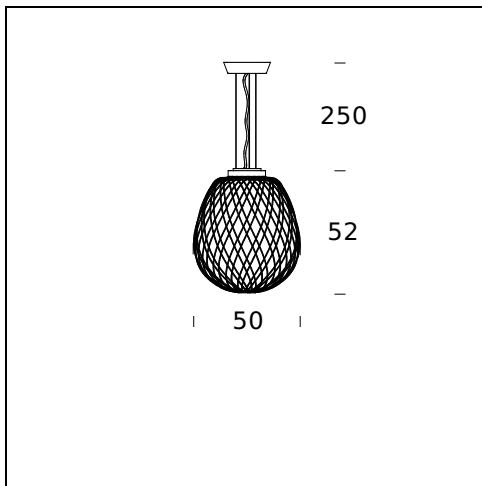

# PINECONE

Paola Navone, 2016

Pinecone is a pendant and table lamp mounting a blown glass diffuser, available in the glossy transparent or milky white acid-etched version. The diffuser is manufactured using the ancient caged blown glass technique: the glass maker blows the molten glass blob into a metal cage, which only partly contains the blob's natural expansion. In this way, the glass surface is partly trapped by and partly escapes the cage, generating an impression of tension as the object struggles to free itself from its harness; the cage is further enriched by the galvanic treatment that makes it look polished and brilliant. The transparent version, in particular, reveals a two-fold structure that multiplies the scenic effect, while the metal cage pattern projects kaleidoscopic shade effects on the surrounding surfaces. On the contrary, in the white version the glass delicately envelops the cage surface and enhances its geometric pattern, generating an elegant and visually pleasing diffuse light. Illuminated by a light source that can be chosen by the user, the lighting fixture makes a highly appealing and striking impact either switched on or off.

**MODEL NAME:** Pinecone

**CODE:** 4363..

**DIMENSIONS:** Ø 30x36 cm + 250

**MATERIALS:** Glass, metal

**COLORS**

- ☉ Chrome/Transparent
- ☉ Chrome/White
- ☉ Gold/Transparent
- ☉ Gold/White

**BULB:** 1x max 116W 230V E27 (HA, FL, LED)

**DIMMER:** Dimmable with light dimmer, not supplied

**CERTIFICATIONS AND SYMBOLS:**

**MODEL NAME:** Pinecone

**CODE:** 4339..

**DIMENSIONS:** Ø 50x52 cm + 250

**MATERIALS:** Glass, metal

**COLORS**

- Chrome/Transparent
- Chrome/White
- Gold/Transparent
- Gold/White

**CODE:** 4375

**DIMENSIONS:** Ø 23x74 cm + 250

**MATERIALS:** Glass, metal

**COLORS**

- Chrome/Transparent
- Chrome/White
- Gold/Transparent
- Gold/White

**BULB:** 20W Led (2700K, CRI>80, Lumen 2120)

**DIMMER:** Dimmable with light dimmer, not supplied