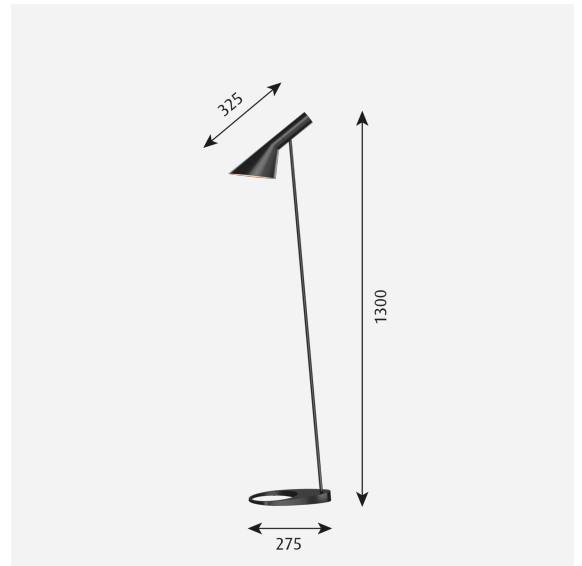

Product info

Finish
White, Black, Aubergine, Dark Green, Dark Grey, Light Grey, Midnight Blue, Pale Petroleum, Rusty Red, Yellow Ochre, wet painted.

Materials
Shade: Spun steel. Base: Die cast zinc. Stem: Steel.

Mounting
Cable type: Plastic cord with plug. Cable length: 2.4m. Light control: In-line switch on cord.

Class
Ingress protection IP20. Electric shock protection II.

Specification notes
The white version is supplied with a white cable. The other versions are supplied with a black cable. The innovation of light sources is ongoing. Consequently we only inform about the max. wattages.

Light source & energy class
A+ - E | 1x20W E27