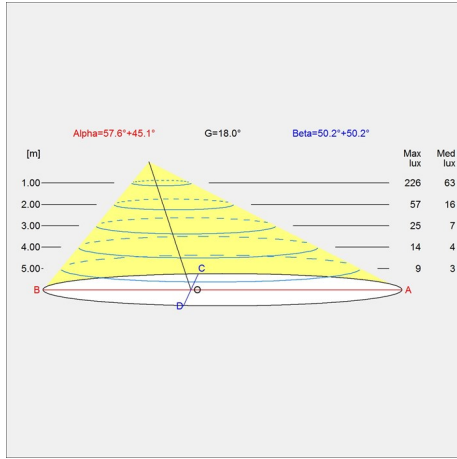

Light distribution diagrams

Cartesian