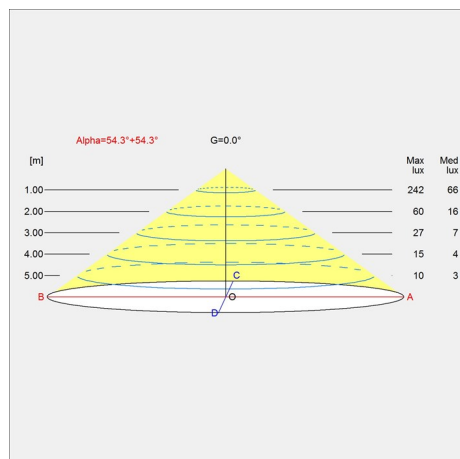

Weight

5.531

Finish

Whit opal acryl

Light distribution diagrams

Cartesian

Isolux

Polar