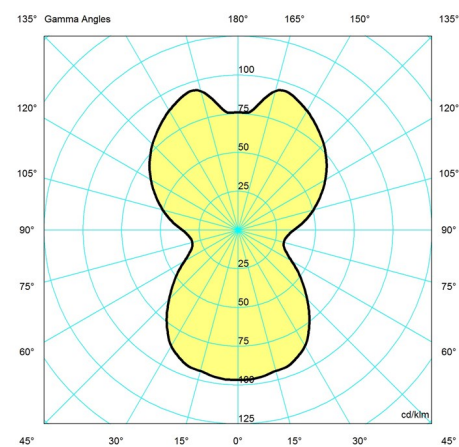

Weight

5.531

Finish

Whit opal acryl

Light distribution diagrams

Cartesian

Isolux

Polar