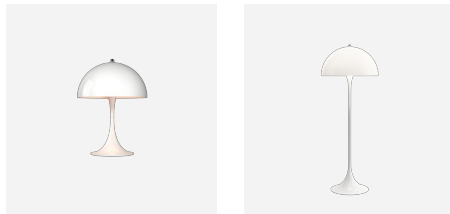

Product family

Panthella MINI

Panthella Floor

Product variants

Light source	Colour	Class
1x60W E27	☐ Wht opal acryl	II