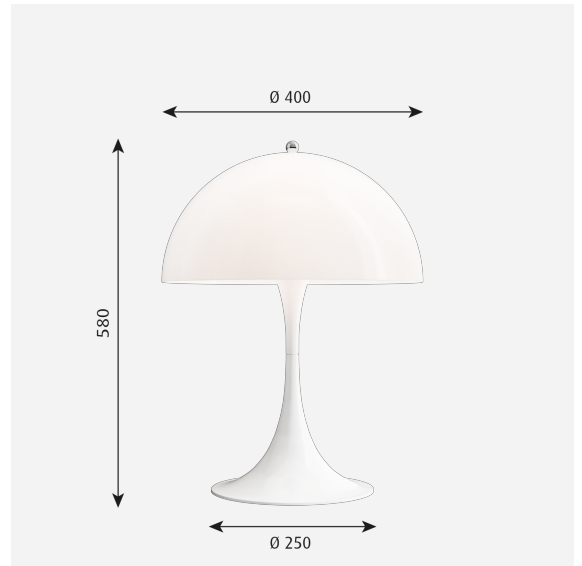

Product info

Finish

White opal acrylic.

Materials

Shade: Injection moulded white opal acrylic. Base: White, injection moulded ABS. Housing: White, injection moulded ABS.

Mounting

Cable type: Plastic cord with plug. Cable length: 2.1m. Light control: In-line switch on cord.

Sizes and weights

Width x Height x Length (mm) | 400 x 580 x 400 Max 2.5 kg

Class

Ingress protection IP20. Electric shock protection II w/o ground.

Specification notes

The innovation of light sources is ongoing. Consequently we only inform about the max. wattages. On www.louispoulsen.com we update a list of recommendable light sources.

Light source & energy class

A+ - E | 1x60W E27