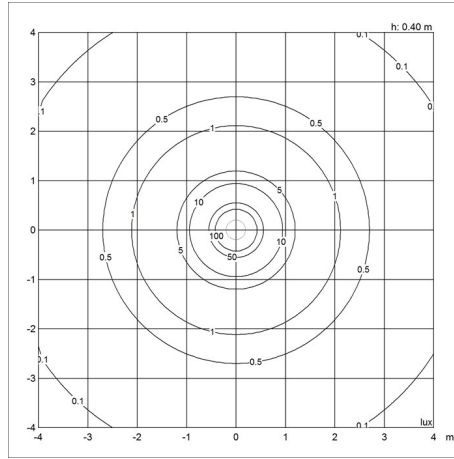

Sizes and weights

Width x Height x Length (mm) | 400 x 580 x 400 Max 2.5 kg

Class

Ingress protection IP20. Electric shock protection II w/o ground.

Specification notes

The innovation of light sources is ongoing. Consequently we only inform about the max. wattages. On www.louispoulsen.com we update a list of recommendable light sources.

Weight

2.462

Finish

Wht opal acryl

Light distribution diagrams

Cartesian

Isolux

Polar