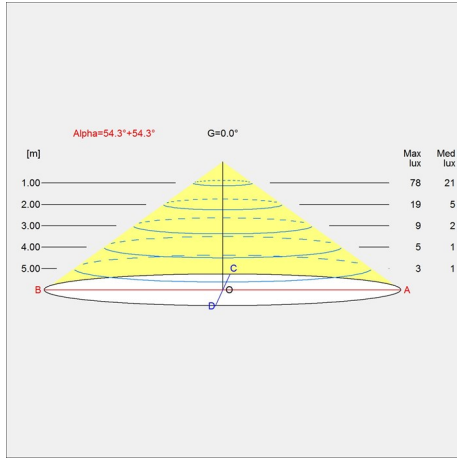

Weight

2.462

Finish

Wht opal acryl

Light distribution diagrams

Cartesian

Isolux

Polar