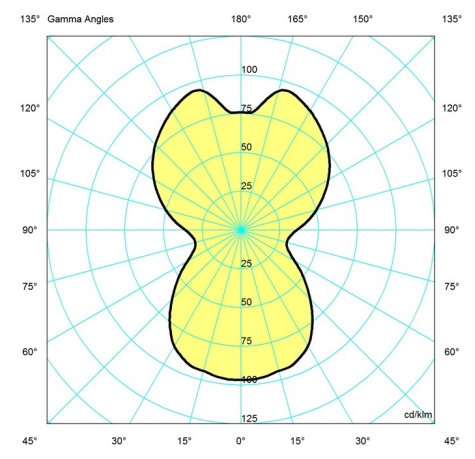

Weight

2.462

Finish

Wht opal acryl

Light distribution diagrams

Cartesian

Isolux

Polar